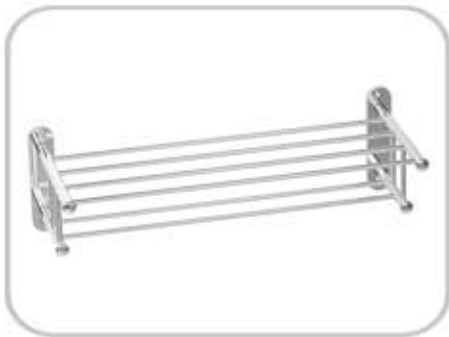

H105 x D127mm
Length : 457mm (18") / 610mm (24") /
762mm (30") / 914mm (36")

KHS-001-0006

Shelf With 4" Backsplash
16" / 18" / 4" / 36" / 48"
Stainless Steel 304
Satin finish

KHS-001-0007

Towel Rack
650 x 50 x 132 mm
Stainless Steel 304
Chrome Plated

2-tier Hotel Shelf

Brass
Polished Chrome

KHS-201
636 x 217 x 94.5 mm
25 x 8.6 x 3.7 inch

KHS-202
636 x 225 x 94.5 mm
25 x 8.9 x 3.7 inch

KHS-203
610 x 270 x 128 mm
24 x 10.6 x 5 inch

KHS-204
654 x 272 x 200 mm
25.8 x 10.7 x 7.9 inch