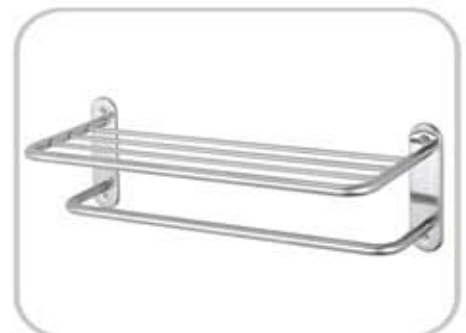

L620 x W235 x H200 mm (Ø 9.5 mm)

KHS-002-0021

L620 x W205 x H105 mm

KHS-002-0022

Two Tier Towel Rack
650 x 220 x 132 mm
Stainless steel 304
Chrome Plated

KHS-002-0027

24" Towel Shelf
Satin

2-tier Hotel Shelf

Stainless Steel 304

KHS-002-0028

24" Towel Shelf
Polished Chrome

KHS-002-0032

Two Tier Towel Rack
650 x 220 x 132 mm
Chrome Plated

KHS-002-0033

Two Tier Towel Rack
650 x 220 x 132 mm
Chrome Plated

KHS-002-0034