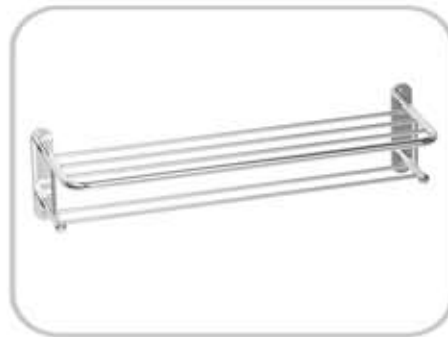

608 x 265 x 35 mm
23.9 x 10.4 x 1.4 inch

1-tier Towel Shelf

KHS-001-0002

24" Curve Double Towel Shelf
Stainless Steel
Stainless Steel 600 Grit Mirror Polish

KHS-001-0003

457mm / 508mm / 610mm / 762mm

KHS-001-0005

H105 x D127mm
Length : 457mm (18") / 610mm (24") /
762mm (30") / 914mm (36")

KHS-001-0006

Shelf With 4" Backsplash
16" / 18" / 4" / 36" / 48"
Stainless Steel 304
Satin finish

KHS-001-0007

Towel Rack
650 x 50 x 132 mm
Stainless Steel 304
Chrome Plated

2-tier Hotel Shelf

Brass
Polished Chrome

KHS-201
636 x 217 x 94.5 mm
25 x 8.6 x 3.7 inch

KHS-202
636 x 225 x 94.5 mm
25 x 8.9 x 3.7 inch

KHS-203
610 x 270 x 128 mm
24 x 10.6 x 5 inch

KHS-204
654 x 272 x 200 mm
25.8 x 10.7 x 7.9 inch