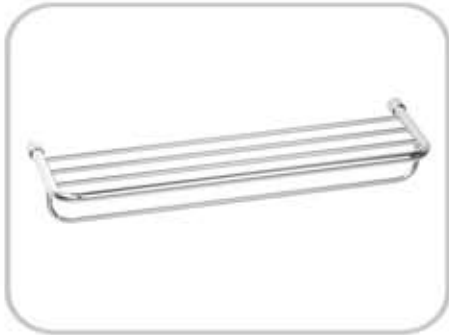

608 x 265 x 35 mm
23.9 x 10.4 x 1.4 inch

1-tier Towel Shelf

KHS-001-0002

24" Curve Double Towel Shelf
Stainless Steel
Stainless Steel 600 Grit Mirror Polish

KHS-001-0003

457mm / 508mm / 610mm / 762mm

KHS-001-0005

H105 x D127mm
Length : 457mm (18") / 610mm (24") /
762mm (30") / 914mm (36")

KHS-001-0006

Shelf With 4" Backsplash
16" / 18" / 4" / 36" / 48"
Stainless Steel 304
Satin finish

KHS-001-0007

Towel Rack
650 x 50 x 132 mm
Stainless Steel 304
Chrome Plated

2-tier Hotel Shelf

Brass
Polished Chrome

KHS-201
636 x 217 x 94.5 mm
25 x 8.6 x 3.7 inch

KHS-202
636 x 225 x 94.5 mm
25 x 8.9 x 3.7 inch

KHS-203
610 x 270 x 128 mm
24 x 10.6 x 5 inch

KHS-204
654 x 272 x 200 mm
25.8 x 10.7 x 7.9 inch