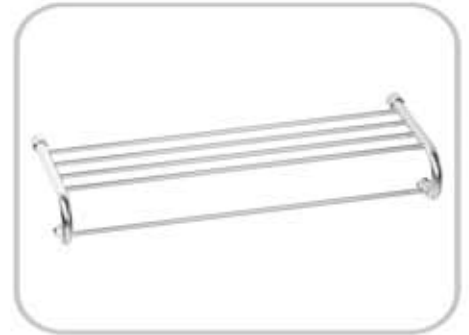

608 x 265 x 35 mm
23.9 x 10.4 x 1.4 inch

1-tier Towel Shelf

KHS-001-0002

24" Curve Double Towel Shelf
Stainless Steel
Stainless Steel 600 Grit Mirror Polish

KHS-001-0003

457mm / 508mm / 610mm / 762mm

KHS-001-0005

H105 x D127mm
Length : 457mm (18") / 610mm (24") /
762mm (30") / 914mm (36")

KHS-001-0006

Shelf With 4" Backsplash
16" / 18" / 4" / 36" / 48"
Stainless Steel 304
Satin finish

KHS-001-0007

Towel Rack
650 x 50 x 132 mm
Stainless Steel 304
Chrome Plated

2-tier Hotel Shelf

Brass
Polished Chrome

KHS-201
636 x 217 x 94.5 mm
25 x 8.6 x 3.7 inch

KHS-202
636 x 225 x 94.5 mm
25 x 8.9 x 3.7 inch

KHS-203
610 x 270 x 128 mm
24 x 10.6 x 5 inch

KHS-204
654 x 272 x 200 mm
25.8 x 10.7 x 7.9 inch

KHS-205
807 x 248 x 200 mm
31.8 x 9.8 x 7.9 inch

KHS-206
650 x 268 x 145 mm
25.6 x 10.6 x 5.7 inch

KHS-207
636 x 263.5 x 106 mm
25 x 10.4 x 4.2 inch

KHS-209
620 x 213 x 128 mm
10.4 x 23.9 x 5 inch

2-tier Hotel Shelf