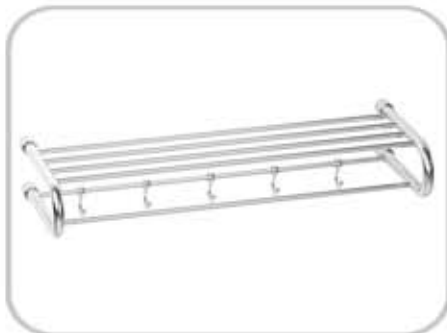

KHS-207
636 x 263.5 x 106 mm
25 x 10.4 x 4.2 inch