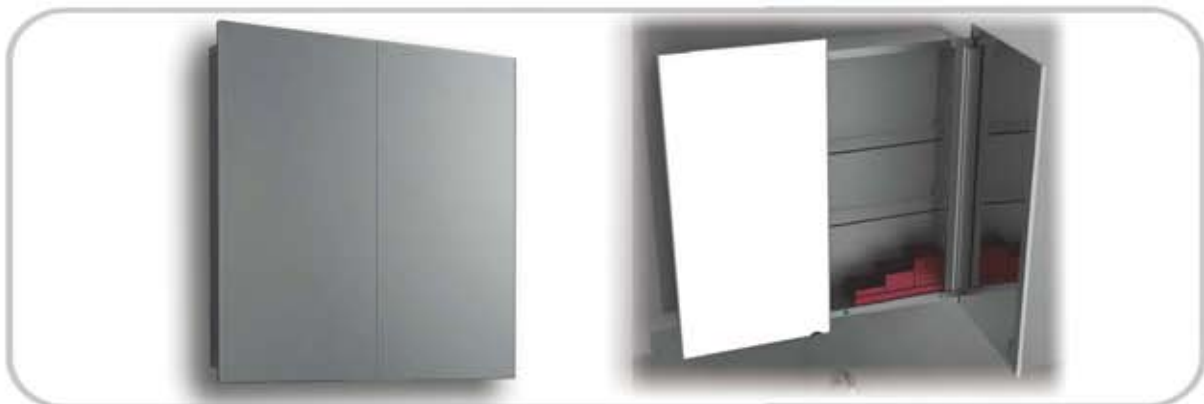

KMI-013-0005
Anodized aluminum housing
450W x 100D x 600H mm

Single sided mirror door (3mm + 3mm)
Reversible : right opening or left opening
2 adjustable shelves (tempered glass thickness 4mm)

KMI-013-0006
Anodized aluminum housing
600W x 100D x 600H mm